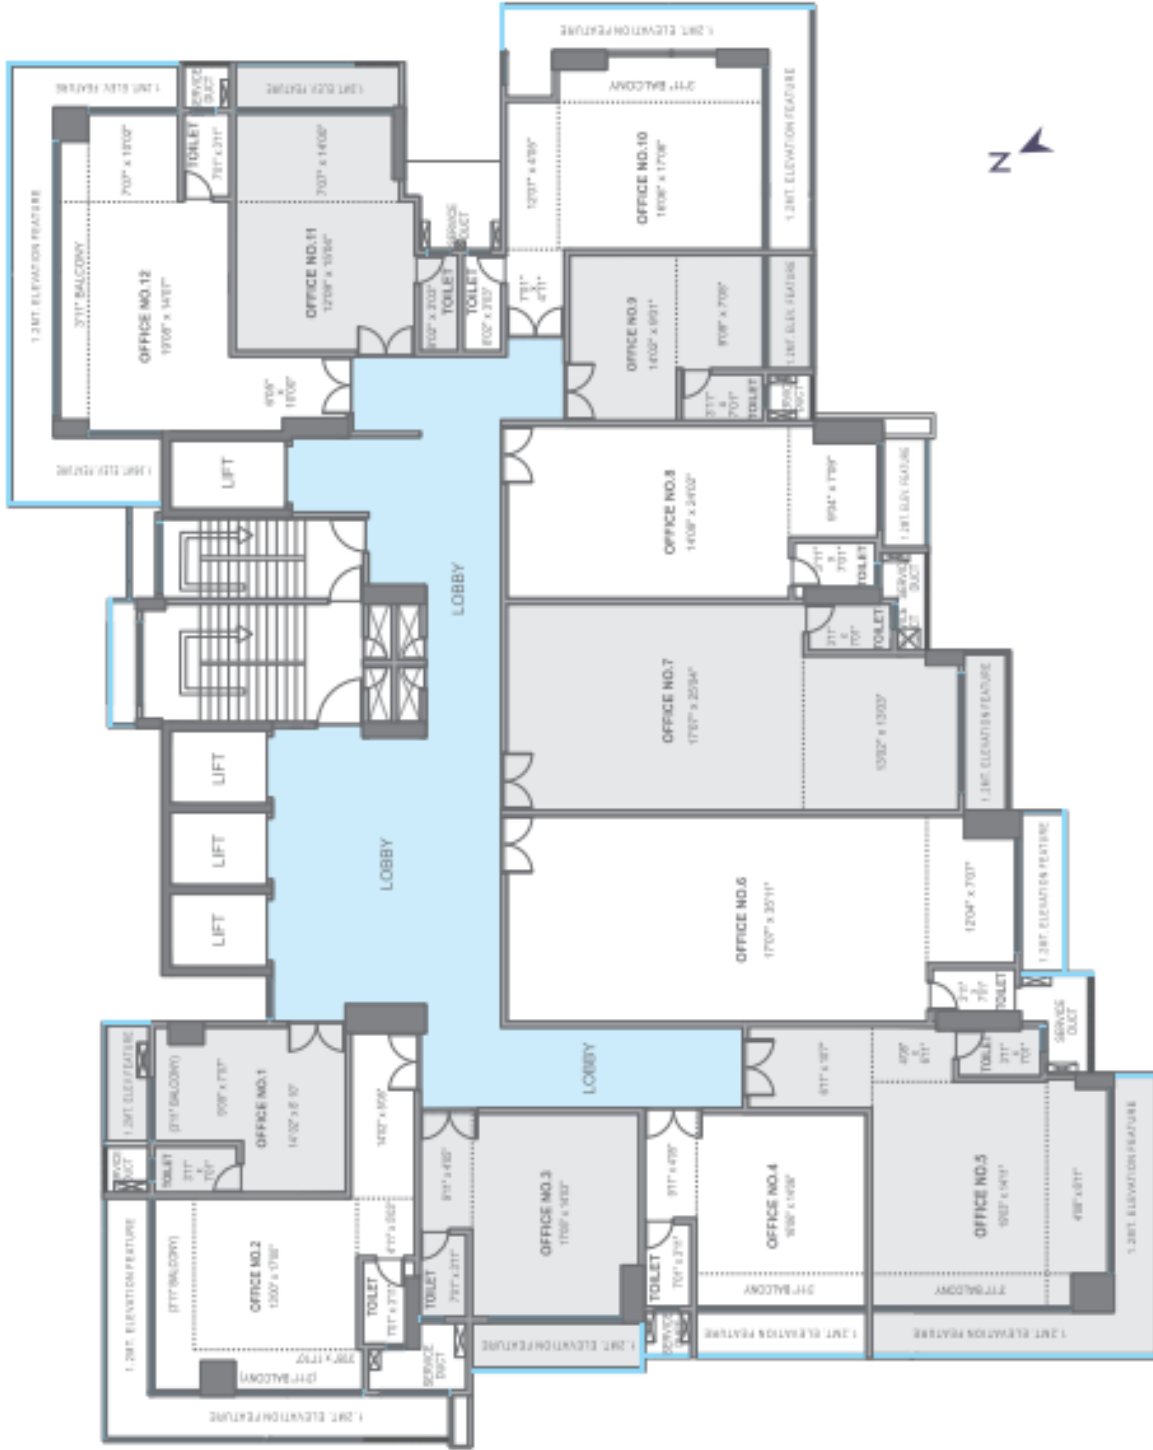

These qualities make us the first choice of our customers, also our team of experts work towards building trust, quality, transparency and customer satisfaction.

12th & 14th FLOOR PLAN

Office Unit No.	Total Carpet Area	
	Sq. Mbs.	Sq. Ft.
01	25.27	272
02	54.47	586
03	35.87	386
04	34.83	375
05	66.15	712
06	76.58	824
07	66.25	713
08	47.52	512
09	25.60	276
10	49.05	528
11	36.33	391
12	66.00	710

*1 Mt. = 3.28 Ft. | 1 Sq.mt = 10.764 Sq.ft.

- Location:- Chembur (East), 400071
- Carpet Area:- 377 sq.ft ₹ 1.12Cr + SDR
- 512 sq.ft ₹ 1.53Cr + SDR
- 710 sq.ft ₹ 2.13Cr + SDR
- Landmark:- Postal Colony Road
- Other Highlights:
 - Premium Glass Façade
 - Grand Entrance Lobby
 - Self-Contained Offices
 - Hi-Speed Elevators
 - Double Basement Parking
 - Amazing Views & Natural Ventilation