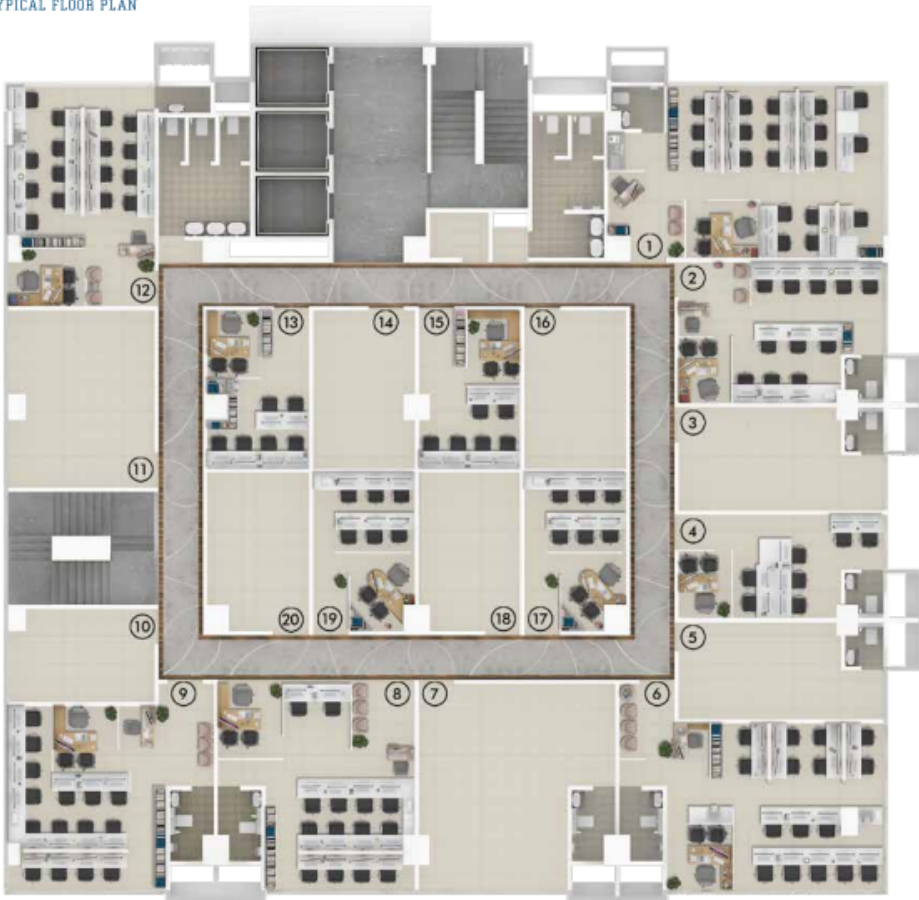

ARTIST'S IMPRESSION

TYPICAL LOBBY VIEW

ARTIST'S IMPRESSION

TYPICAL FLOOR PLAN

OFFICE NOS	CARPET (SQFT)
1	591
2	363
3 & 4	267
5	250
6	565

OFFICE NOS	CARPET (SQFT)
7 & 8	493
9	442
10	204
11	328
12	424
13 to 20	203

ARTIST'S IMPRESSION

- Location:- Ghatkoper (East), 400075
- Carpet Area:- Offices  
OFFICE SPACES: (203 – 6000) sq.ft.
- Landmark:- Next to Canara Business Centre
- Other Highlights:
  - Well Planned Layout
  - Semi Furnished offices
  - Vastu Compliant
  - Floor to Floor height of 11'4"
  - Common Toilets for Visitors on each floor
  - Robust Security System & Much More!