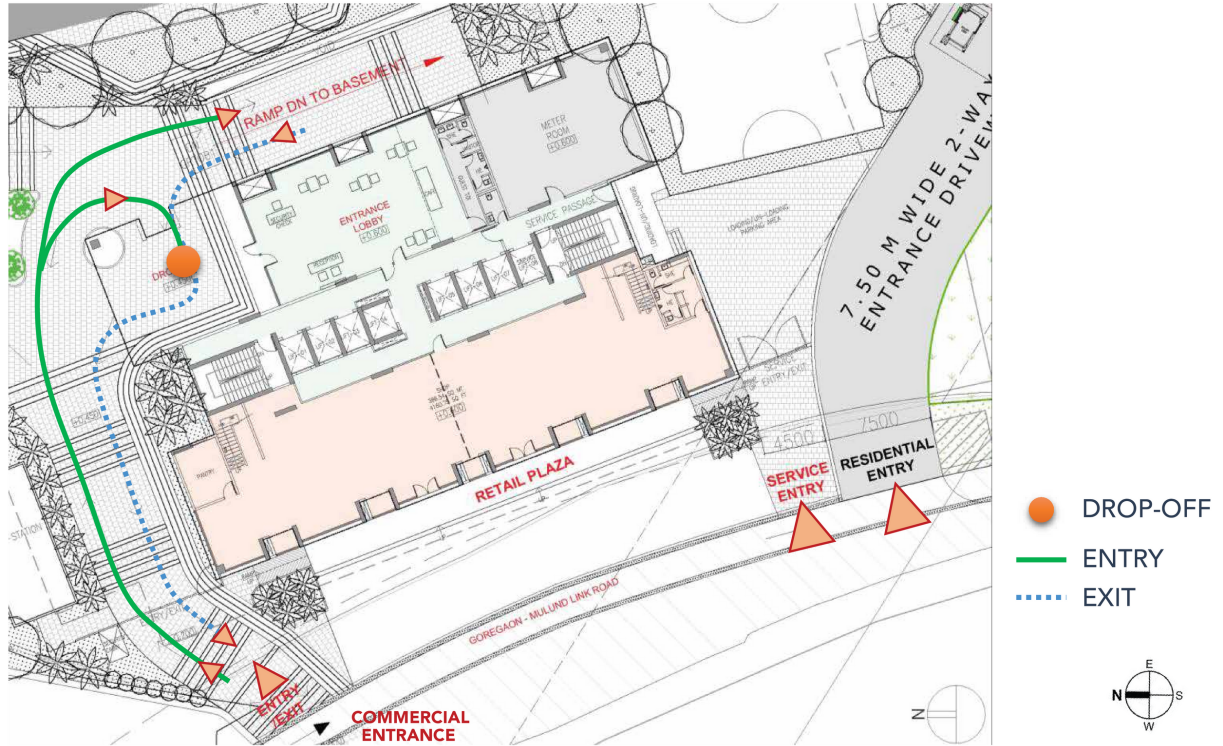

## Ground Floor Plan

## Typical Floor Plan

Unit Plans

Typical Office Unit Plan

Corner Office Unit Plan

- Location:- Mulund (W), Mumbai - 400080
- Carpet Area:-  
Office Space - 350 -489 sq. ft.  
*(self- contained offices with combining options)*
- Price:- On Request