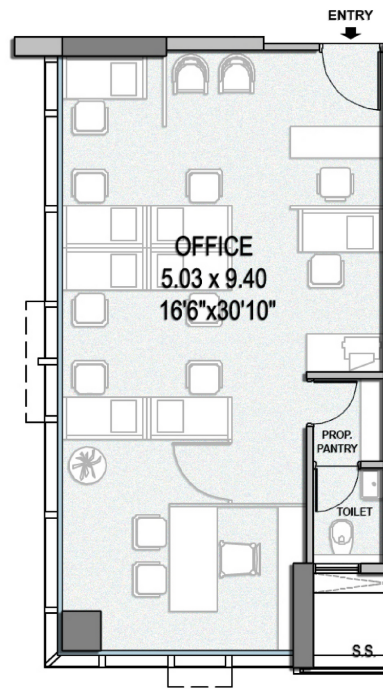

## Ground Floor Plan

## Typical Floor Plan

Unit Plans

Typical Office Unit Plan

Corner Office Unit Plan

- Location:- Mulund (W), Mumbai - 400080
- Carpet Area:-  
Office Space - 350 -489 sq. ft.  
*(self- contained offices with combining options)*
- Price:- On Request