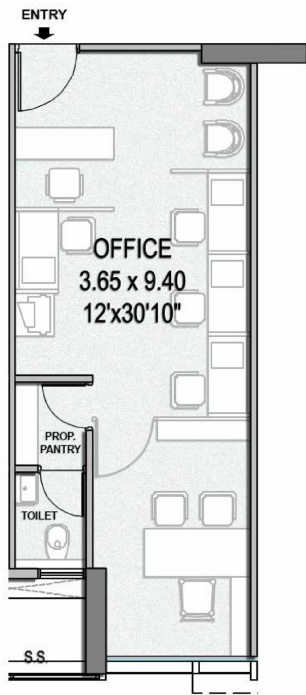

## Ground Floor Plan

## Typical Floor Plan

Unit Plans

Typical Office Unit Plan

Corner Office Unit Plan

- Location:- Mulund (W), Mumbai - 400080
- Carpet Area:-  
Office Space - 350 -489 sq. ft.  
*(self- contained offices with combining options)*
- Price:- On Request