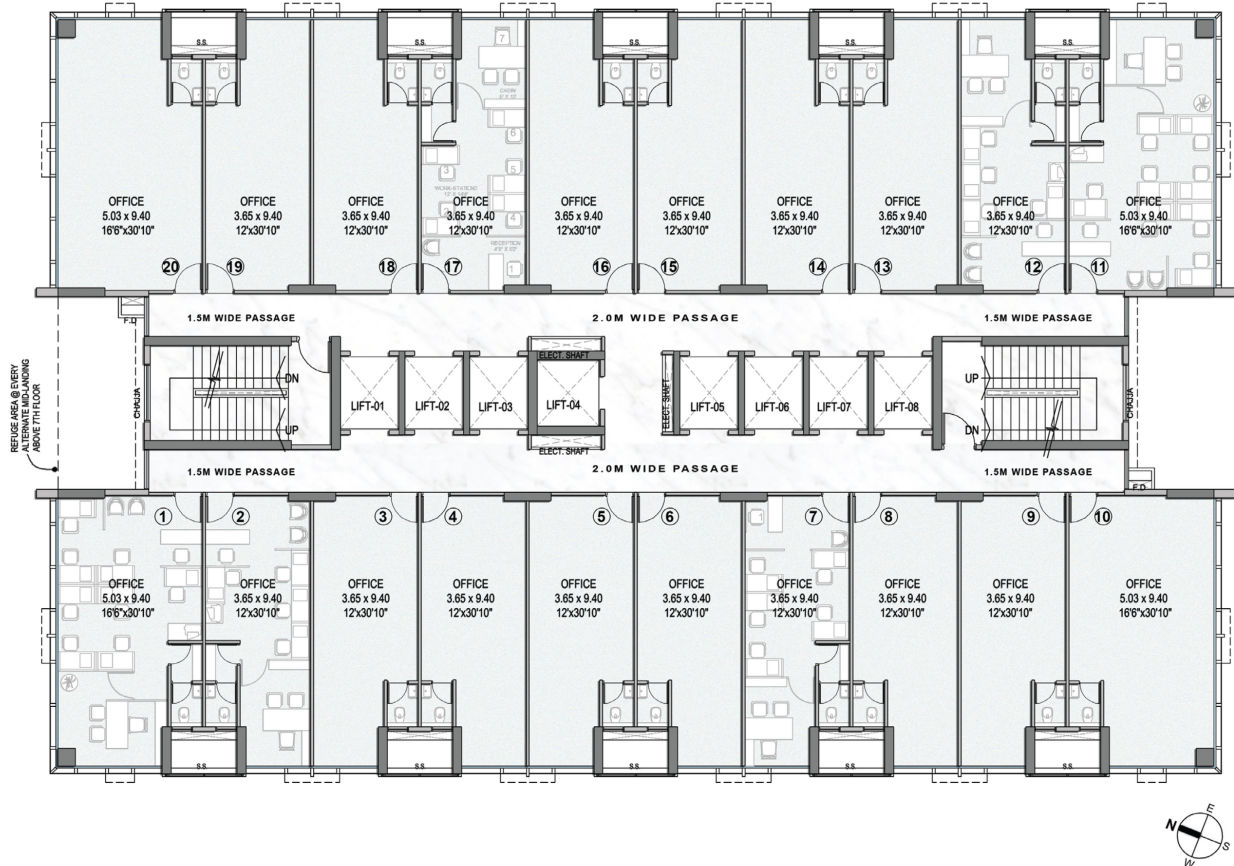

## Ground Floor Plan

## Typical Floor Plan

Unit Plans

Typical Office Unit Plan

Corner Office Unit Plan

- Location:- Mulund (W), Mumbai - 400080
- Carpet Area:-  
Office Space - 350 -489 sq. ft.  
*(self- contained offices with combining options)*
- Price:- On Request